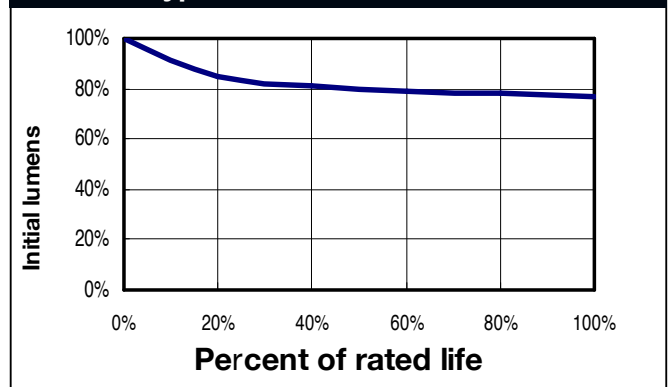

Typical lumen maintenance

PHYSICAL DESCRIPTION

Maximum Overall Length	410	mm
Light Center Length	/	mm
Outer Bulb Diameter	33.5	mm
Bulb Designation	T32.5	
Bulb Material	UV Block Quartz	
Arc Tube Material	PCA	
Bulb Finish	Clear	
Base Designation	Double Ended