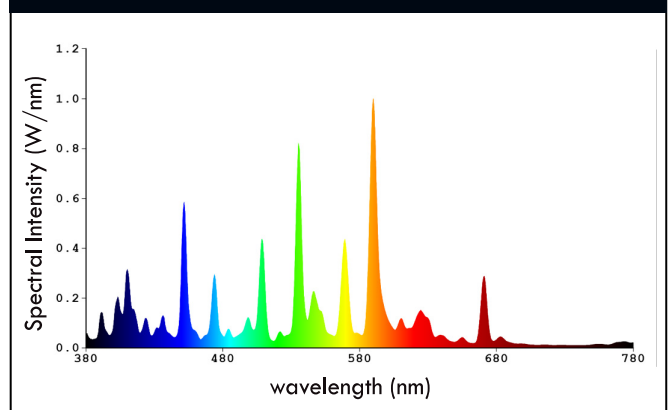

## PERFORMANCE DATA

Initial Lumens at Rated Watts After 100 Hours Operation	99,000	lm
Rated Average Life	6000	Hours
Correlated Color Temperature	3000	K
Color Rendering Index	65	
Operating Position	HOR	

## SPECTRAL OUTPUT GRAPH

## PHYSICAL DESCRIPTION

Maximum Overall Length	410	mm
Light Center Length	/	mm
Outer Bulb Diameter	33.5	mm
Bulb Designation	T32.5	
Bulb Material	UV Block Quartz	
Arc Tube Material	PCA	
Bulb Finish	Clear	
Base Designation	Double Ended	