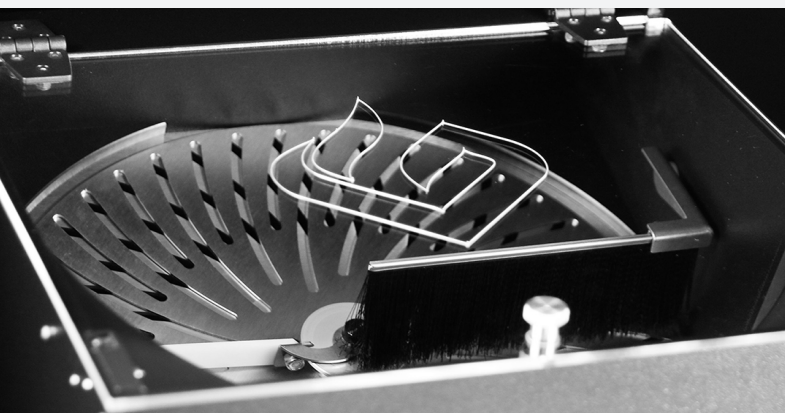

215 DRY TRIMMER

Gentle. Quick. Quiet.

MACHINE SPECS

The 215 Dry Trimmer was designed to closely mimic the act of hand trimming your harvest while increasing the consistency of your harvest process.

At 20 RPMs the 215 Dry Trimmer was primarily designed to be gentle and quiet, the 2-4 points per hour capacity allows you to trim your flower as quick as anyone in the game.

The forward/reverse switch and adjustable timer, allow more control over your process. While the stainless steel & HDPE design help prevent microbial growth on your flowers.

Trims: 2-4 lbs./Hr.

• Whisper Quiet Motor

Speed: 20 RPM

• Forward/Reverse Switch

• Adjustable Timer

• Weight: 35 lbs.

Construction: Food-Grade
Stainless Steel & HDPE

• Trichome Collection Bin

• Tabletop Stand Included

Dimensions: 16.75"H x 18.63"W x 24.12"L

*Power: 110v & 220v 60Hz

GREENBROZ

844-DRY-TRIM
GreenBroz.com

*All GreenBroz machines can be made compatible with international power requirements