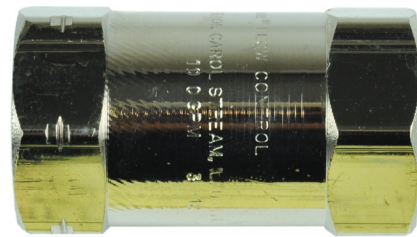

Dilution

SOLUTIONS

A Dosatron International, Inc. Company

To order now, call 1-800-451-6628

Flow Restrictor

Part #:

- **FR34-3GPM**
- **FR34-7GPM**
- **FR34-9GPM**
- **FR34-10GPM**
- **FR1-20GPM**

Flow Restrictors limit the flow of water.

It is recommended to install a flow restrictor on the inlet side of the Dosatron unit if there is any possibility of overflowing the unit.

Description	Part #
3/4" - 3 GPM Max	FR34-3GPM
3/4" - 7 GPM Max	FR34-7GPM
3/4" - 9 GPM Max	FR34-9GPM
3/4" - 10 GPM Max	FR34-10GPM
1" - 20 GPM Max	FR1-20GPM

It is recommended to install a flow restrictor on the inlet side of the Dosatron unit if there is any possibility of overflowing the unit.

Description	Part #
3/4" - female NPT 14 GPM Max. PVC	FR34-14GPM

Description	Part #
1 1/2" female NPT 40 GPM Max. PVC	FR200-40GPM