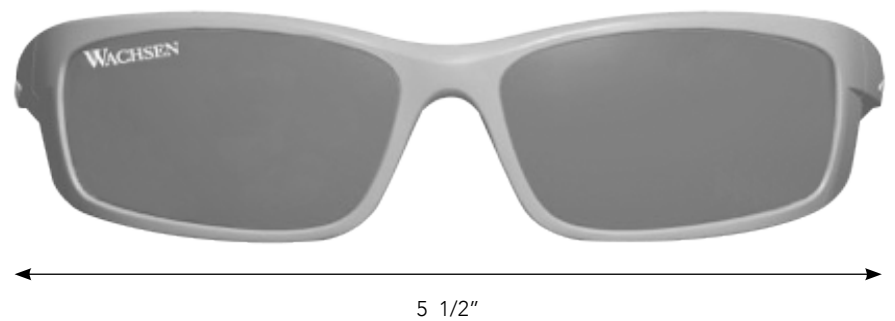

MODEL ST-9419 WITH ESSILOR LENSES

Code 226001