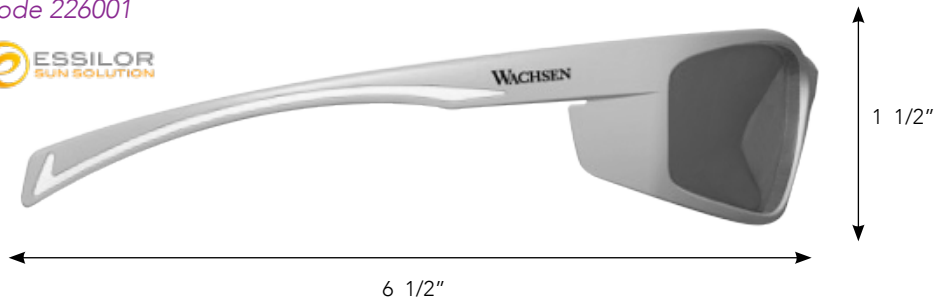

MODEL ST-9419 WITH ESSILOR LENSES

Code 226001