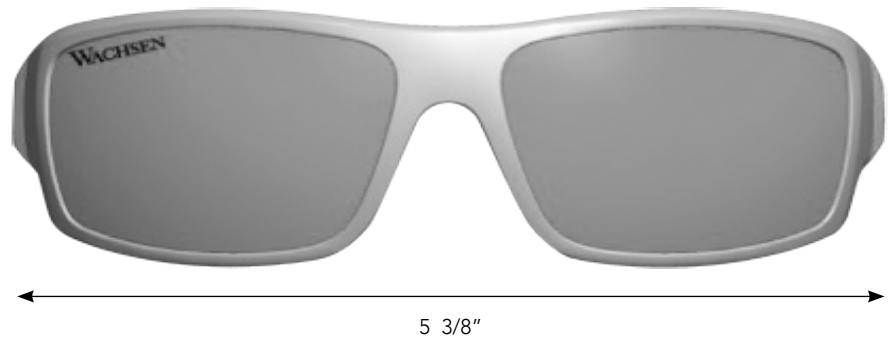

SPECIFICATIONS

Model #	Protection Specifications	Luminous Transmittance	Lens Color	Material	Certifications
ST-9641	Filters the specific wavelengths of HID, MH and LED grow lights	Value: 26.2%	Purple	Frame: Grilamid TR90 Nylon Lens: Polycarbonate Contact points: Hydrophilic rubber	ANSI Z87.1 ANSI Z80.3 ISO 12312-1 AS/NZS 1067.1
ST-9419		Standard Requirements: 8-18% min.			

MODEL ST-9641 WITH ESSILOR LENSES

Code 226002