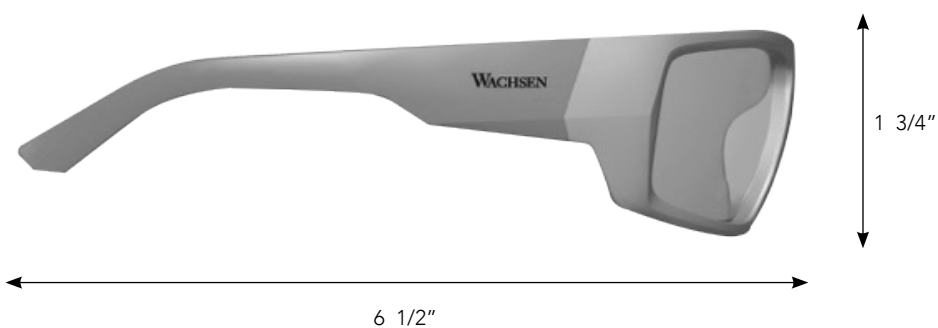

SPECIFICATIONS

Model #	Protection Specifications	Luminous Transmittance	Lens Color	Material	Certifications
ST-10576	Filters 100% of harmful ultraviolet rays	Value: 26.2% Standard Requirements: 8-18% min.	Blue	Frame: Grilamid TR90 Nylon Lens: Polycarbonate Contact points: Hydrophilic rubber	ANSI Z87.1 ANSI Z80.3 ISO 12312-1 AS/NZS 1067.1

MODEL ST-10576 WITH BLUE LENSES

Code 226000