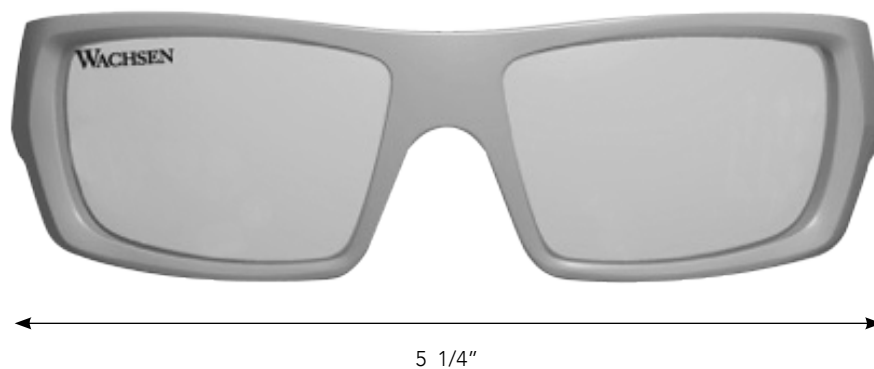

SPECIFICATIONS

Model #	Protection Specifications	Luminous Transmittance	Lens Color	Material	Certifications
ST-10576	Filters 100% of harmful ultraviolet rays	Value: 26.2% Standard Requirements: 8-18% min.	Blue	Frame: Grilamid TR90 Nylon Lens: Polycarbonate Contact points: Hydrophilic rubber	ANSI Z87.1 ANSI Z80.3 ISO 12312-1 AS/NZS 1067.1

MODEL ST-10576 WITH BLUE LENSES

Code 226000