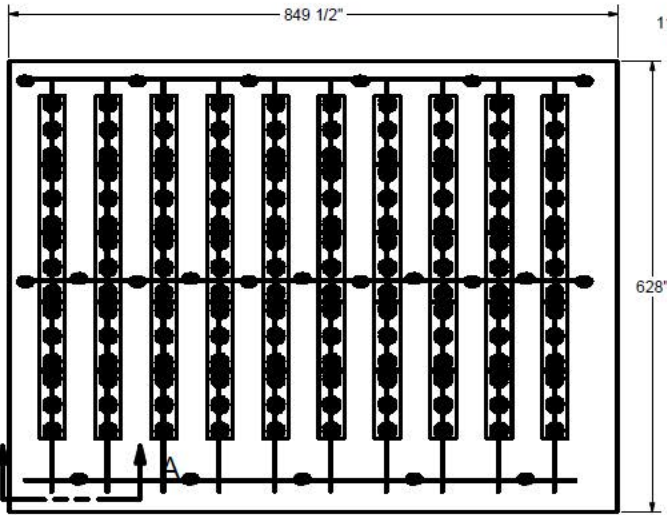

EXISTING LIGHTING UNISTRUT

EXTRA UNISTRUT ADDED TO SUPPORT FANS BETWEEN AISLES

VARIOUS MOUNTING HEIGHTS DEPENDING ON WHERE FAN IS BOLTED TO UNISTRUT AND WHAT HEIGHT UNISTRUT IS MOUNTED

WHITE HAF18 APPROX 22 UNITS IN MOM ROOM

SECTION A-A

REV	DESCRIPTION	BY	DATE