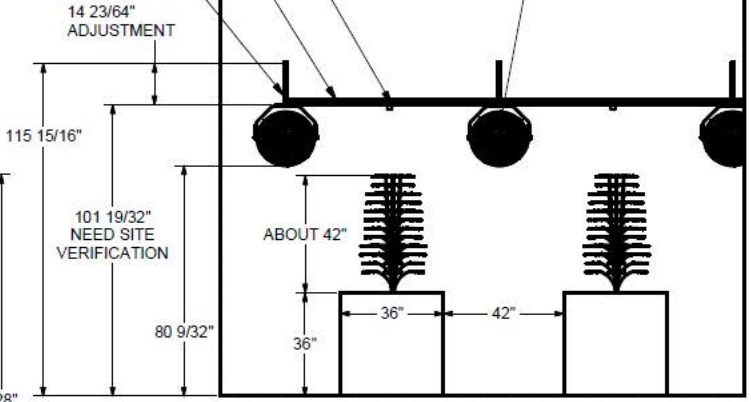

EXISTING LIGHTING UNISTRUT

EXTRA UNISTRUT ADDED TO SUPPORT FANS BETWEEN AISLES

VARIOUS MOUNTING HEIGHTS DEPENDING ON WHERE FAN IS BOLTED TO UNISTRUT AND WHAT HEIGHT UNISTRUT IS MOUNTED

WHITE HAF18 APPROX 22 UNITS IN MOM ROOM